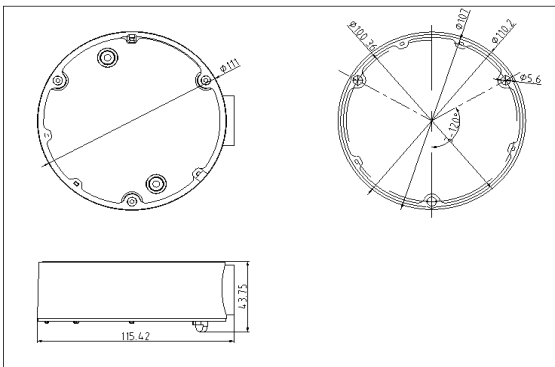

## DS-1280ZJ-DM18

Junction Box for Dome Camera

### Dimension:

### Parameter:

Model	DS-1280ZJ-DM18
Parameters	Junction Box for Dome Camera
Appearance	Hikvision White
Material	Aluminum Alloy
Dimension	Φ111mm
Weight	150g